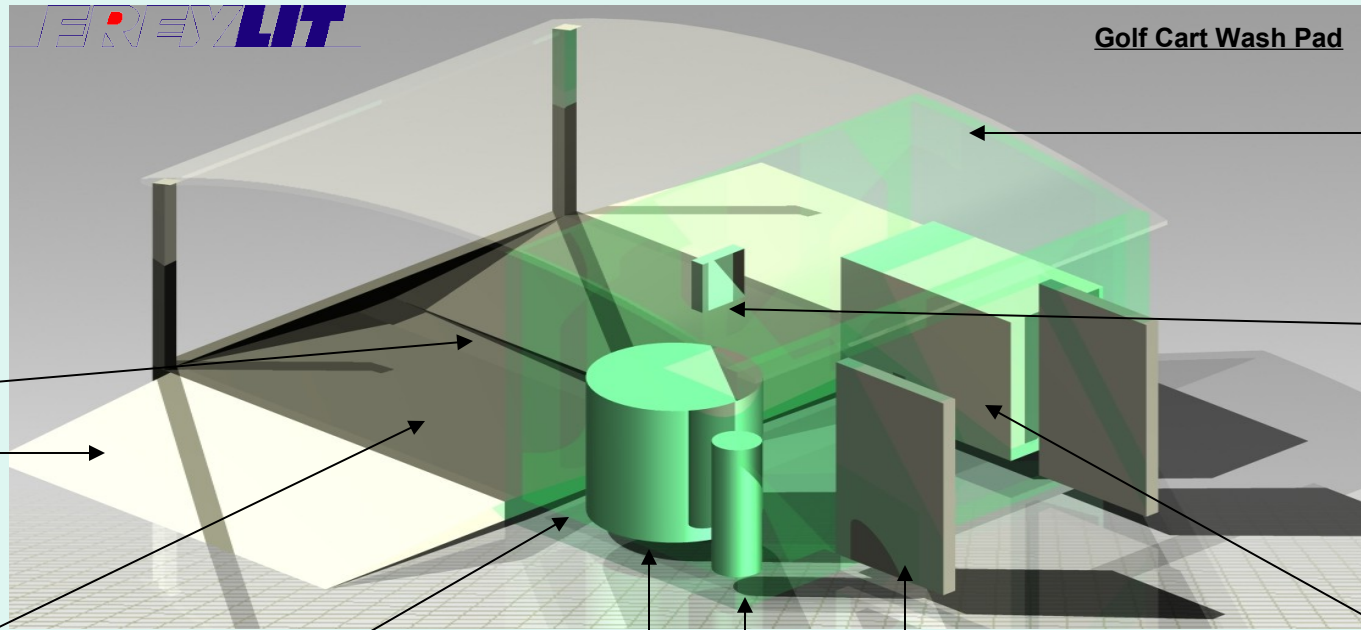

# Golf Equipment Mobile Wash Pads

Applications: Golf Course Maintenance Vehicles [Large Wash Pad 20ft x 12ft, plus equip. room] **OR**  
Golf Carts [Small Wash Pad 12ft x 11ft + equip. room 12ft x 5ft]

Trench

Ramp

Wash Area

Equipment Room 12ft x 5ft

Grass Catcher and Conical Holding Tank

Roof

Electrical Control Box

Recycling System

Two 36" Doors

Activated Carbon Filter

[EKOLIT 100 X]

Key Components of the Freylit Mobile Wash Pad